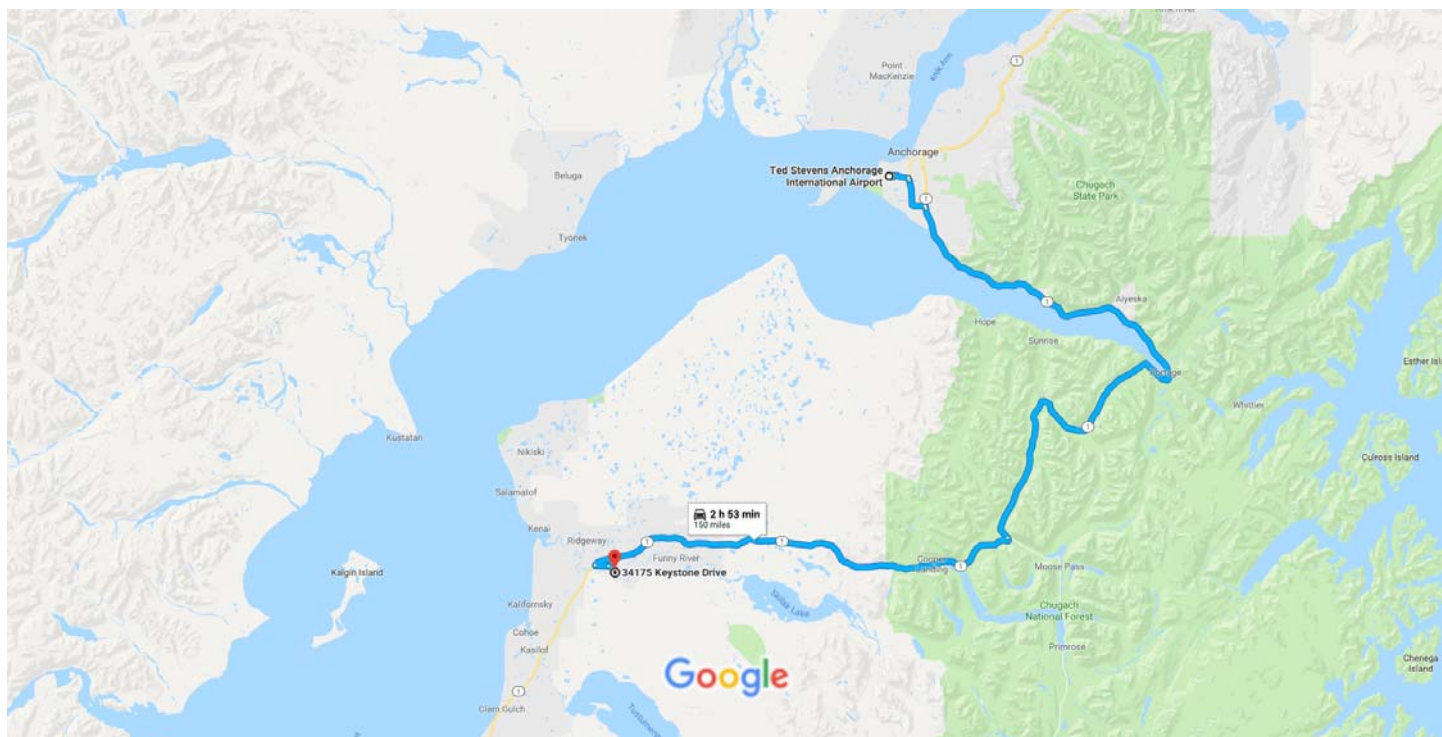

Ted Stevens Anchorage International Airport to 34175 Keystone Dr, Soldotna, AK 99669

Drive 150 miles, 2 h 53 min

Map data ©2018 Google 10 mi

Ted Stevens Anchorage International Airport

5000 W International Airport Rd, Anchorage, AK 99502

Get on Minnesota Dr/Walter J. Hickel Pkwy from W International Airport Rd

8 min (3.1 mi)

↑ 1. Head west on W International Airport Rd

0.3 mi

↑ 2. Continue straight

0.2 mi

↶ 3. Turn left toward W International Airport Rd

0.3 mi

↷ 4. Slight left onto W International Airport Rd

0.2 mi

➤ 5. Keep right to stay on W International Airport Rd

1.8 mi

⤴ 6. Turn right onto the Minnesota Dr S ramp to Seward Hwy

0.3 mi

Follow AK-1 S to E Redoubt Ave in Soldotna

 82.0 mi
-  10. Slight right to stay on AK-1 S

 56.7 mi

Continue on E Redoubt Ave. Drive to Keystone Dr in Sterling

-  11. Turn left onto E Redoubt Ave

 6 min (2.8 mi)
-  12. Continue onto Keystone Dr
 Destination will be on the right